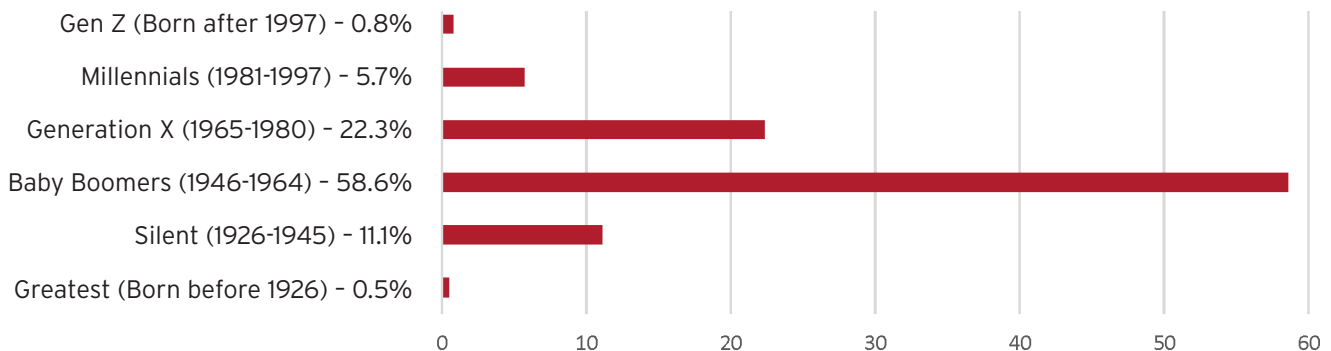

Season Partnerships range from \$250 to \$2,000

2022 Season Audience Demographics

Average Annual Income
\$126K

68.5%
Bachelor's degree
or higher

62.9%
Married

50%
with Children

Inquire about our Business Partner Program today!